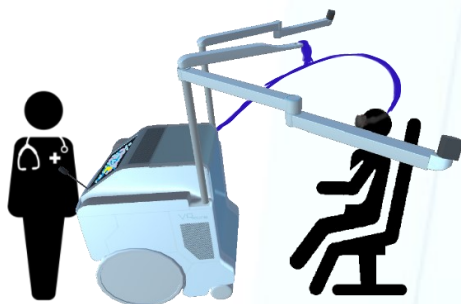

※ **Cart Size (storage):**

89cm(W) x 110cm(D) x 135cm(H)

VRxpert, a division of
Chinam Cinema & TV Technology Ltd

Address: Unit E, 8/F, KAI Centre
36 Hung To Road, Kwun Tong
Kowloon, Hong Kong

Website: <https://vrxpert.com.hk/>

Phone: 852-2744 1186

Fax: 852-2785 0582

E-mail: sales@chinam.com.hk